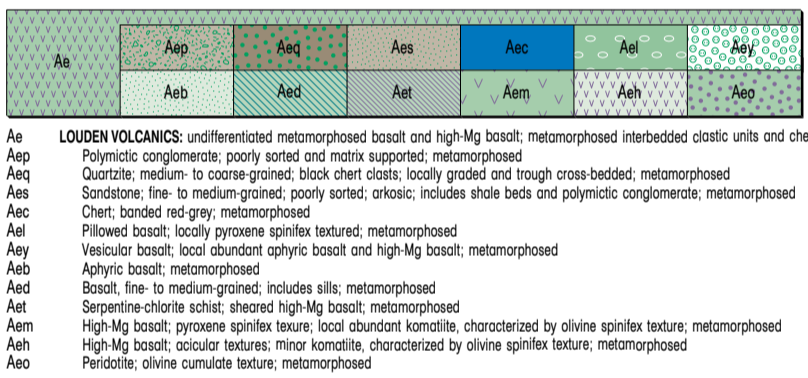

PHANEROZOIC

CAINOZOIC

QUATERNARY

Mount Bruce Supergroup

Fortescue Group

HAMERSLEY BASIN

c. 2765 Ma

c. 2925 Ma

c. 2925 Ma

Pilbara Supergroup

c. 2950 Ma

< 3000 Ma

De Grey Group

c. 3010 Ma

Pilbara Supergroup

Whim Creek Group