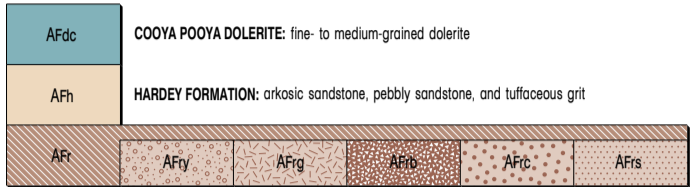

PHANEROZOIC

CAINOZOIC

QUATERNARY

Mount Bruce Supergroup

Fortescue Group

HAMERSLEY BASIN

c. 2765 Ma

c. 2925 Ma

c. 2925 Ma

Pilbara Supergroup

c. 2950 Ma

< 3000 Ma

De Grey Group

c. 3010 Ma

Pilbara Supergroup

Whim Creek Group